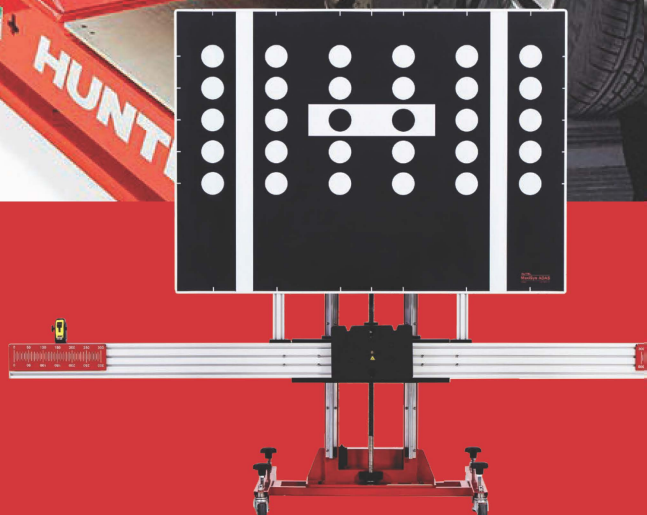

Aftermarket ADAS Kit

Quickly and efficiently align ADAS
with Autel ADAS kit alignment